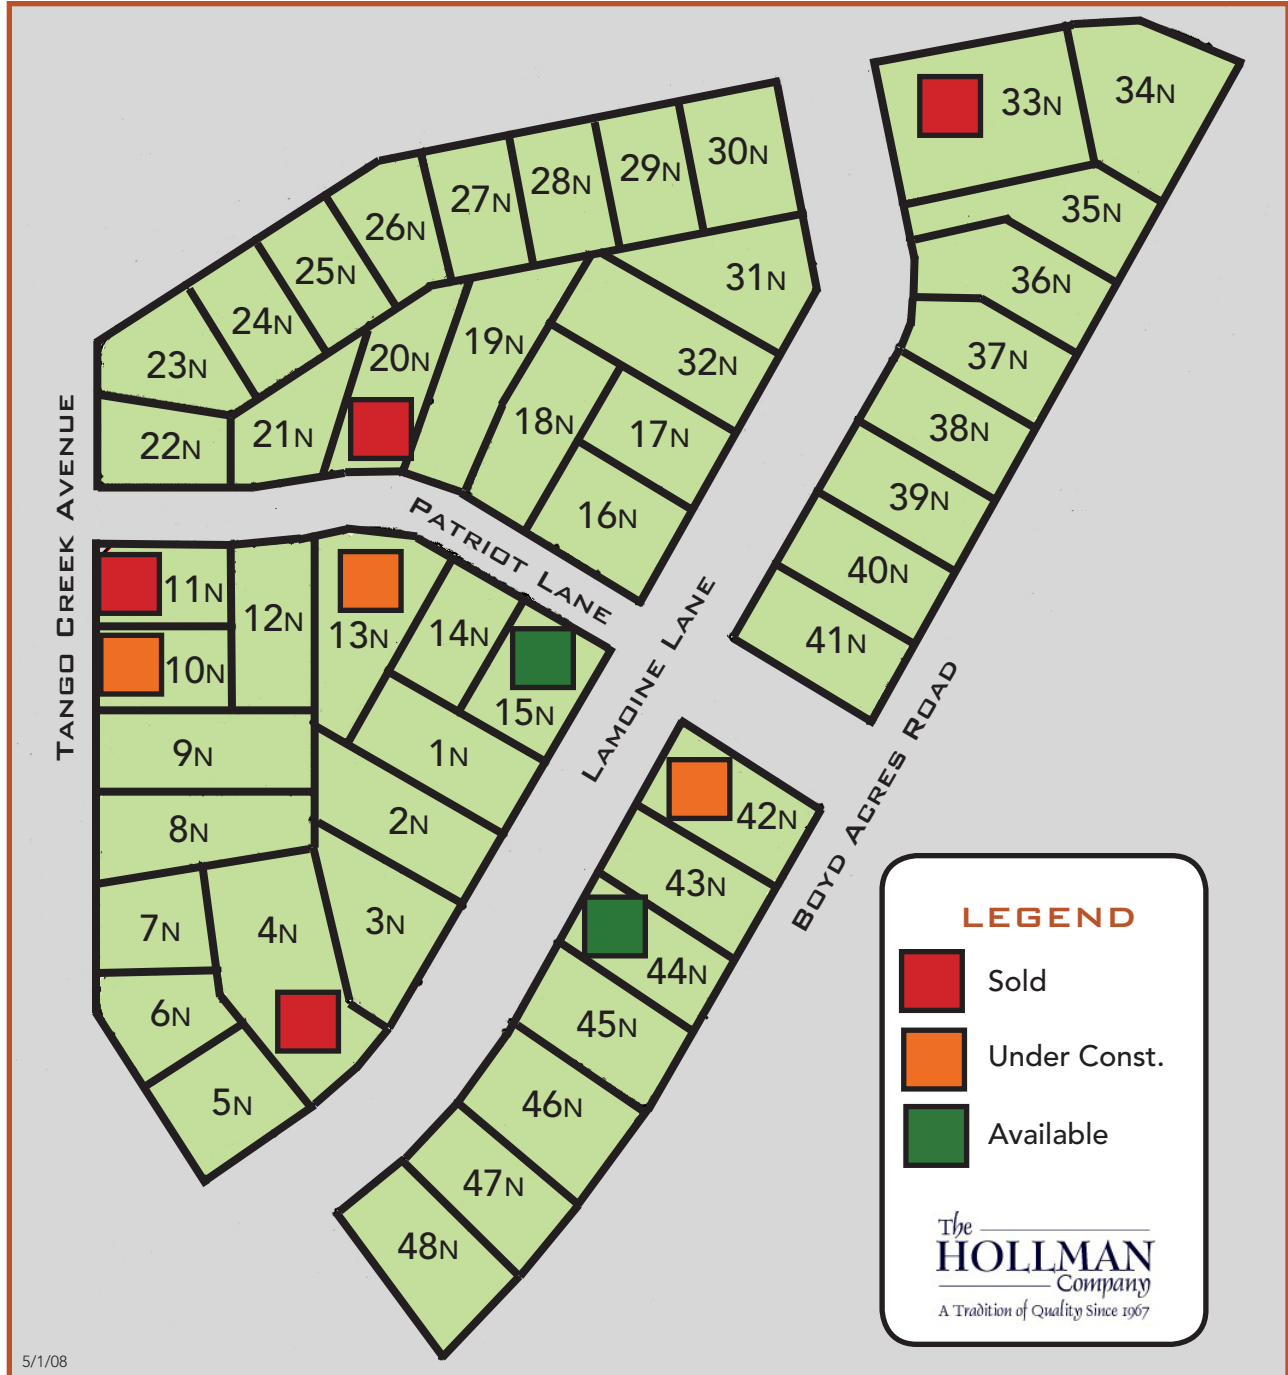

NORTHCREST

PLAT MAP (N)

5/1/08

thegarnergroupp
Realtors and Development LLC ■

388 SW Bluff Ave., Bend, OR 97702
Tel. 541 383-4360
www.thegarnergroupp.com